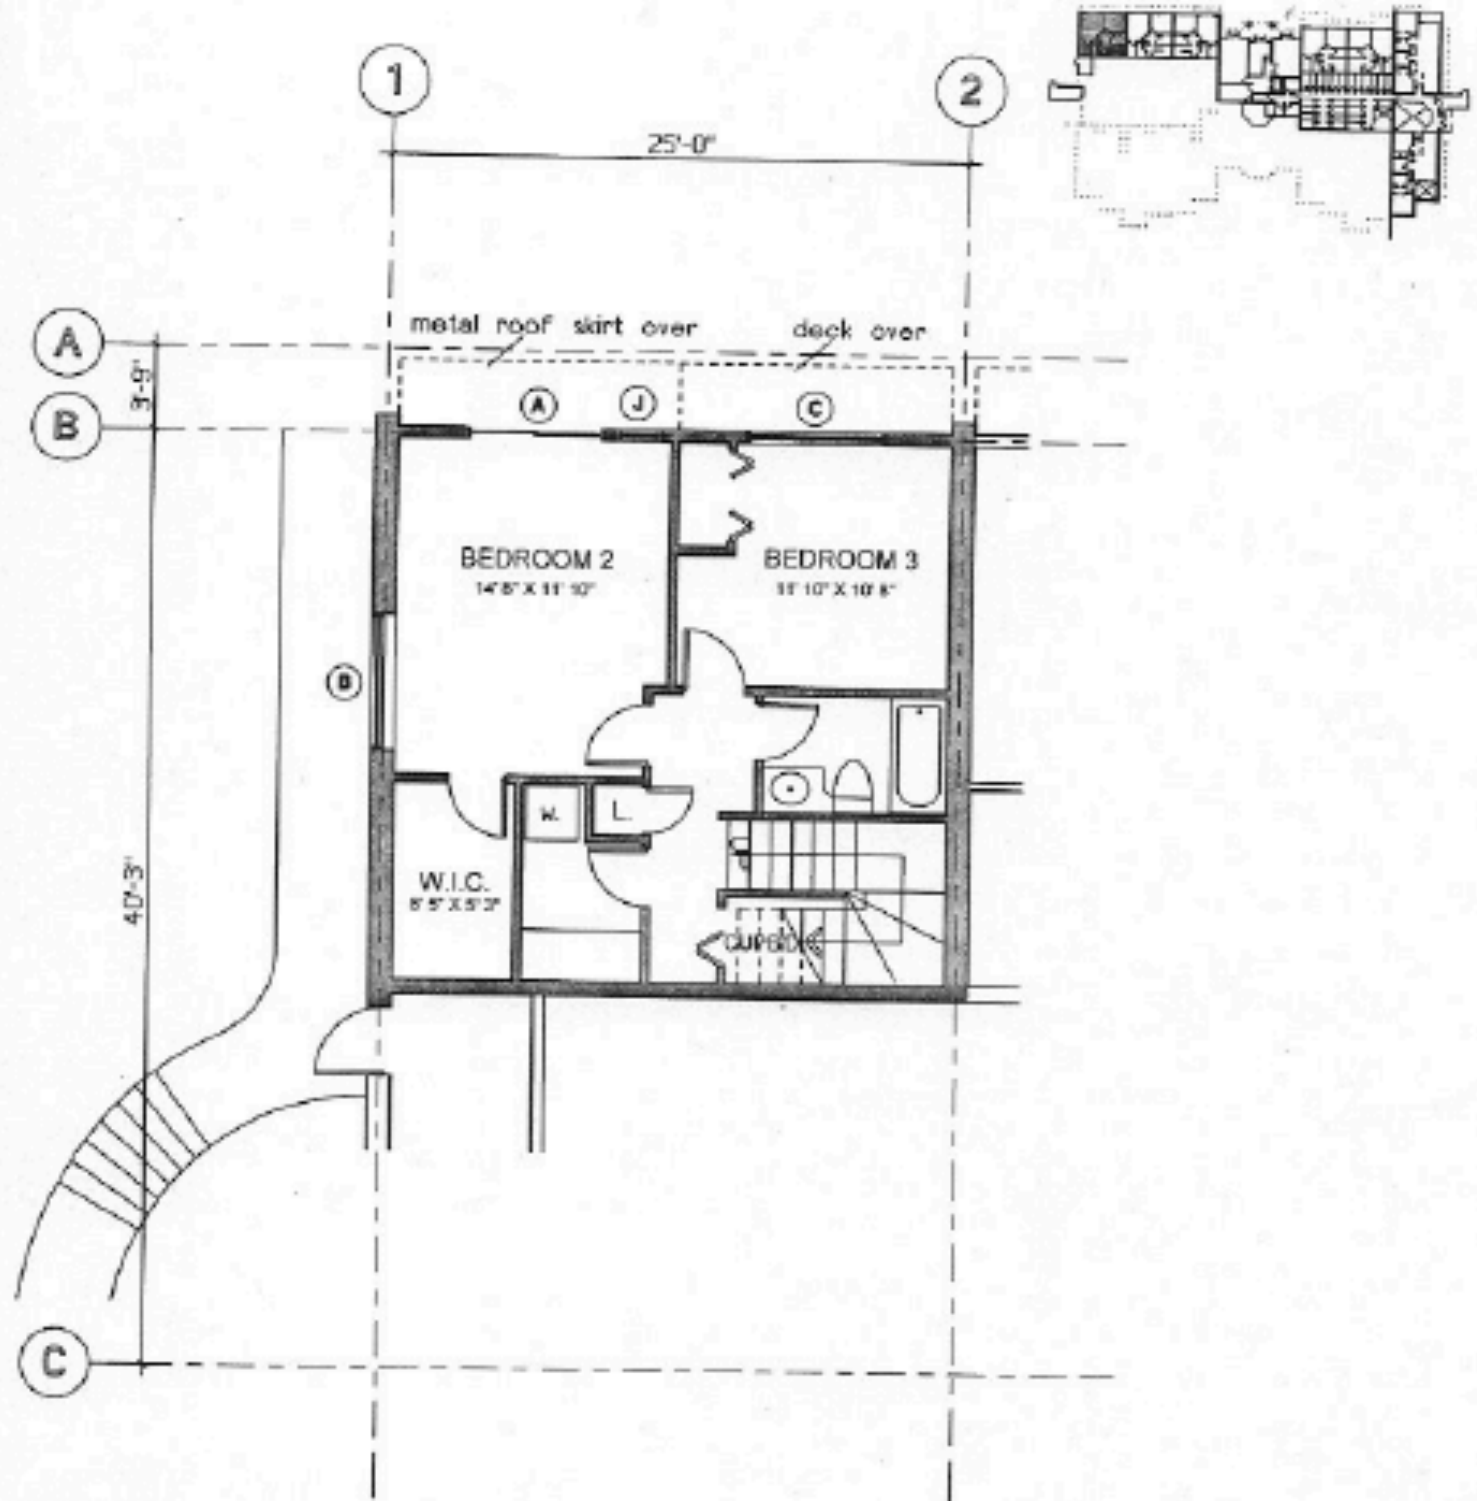

F	3BED+DEN	1,545 sq ft	MAIN FLOOR	201
			2 FLOORS	

architect  
**ian a. niamath**  
 140 BURNING WOOD PLACE, SHANNON, B.C. V8T 5A8  
 TEL: 250 738 7211 FAX: 250 738 7212

architect  
**jolyon brown**

**PACIFIC GARDENS  
 COHOUSING**

F	3BED+DEN	1,545 sq ft	LOWER FLOOR	201
			2 FLOORS	

DESIGNED BY  
**ian a. niamath**  
 140 BURNBURN PLACE, VANCOUVER, B.C. V6T 1E3  
 TEL: 203 720 7211 FAX: 203 720 7202

ARCHITECT  
**jolyon brown**

**PACIFIC GARDENS  
 COHOUSING**