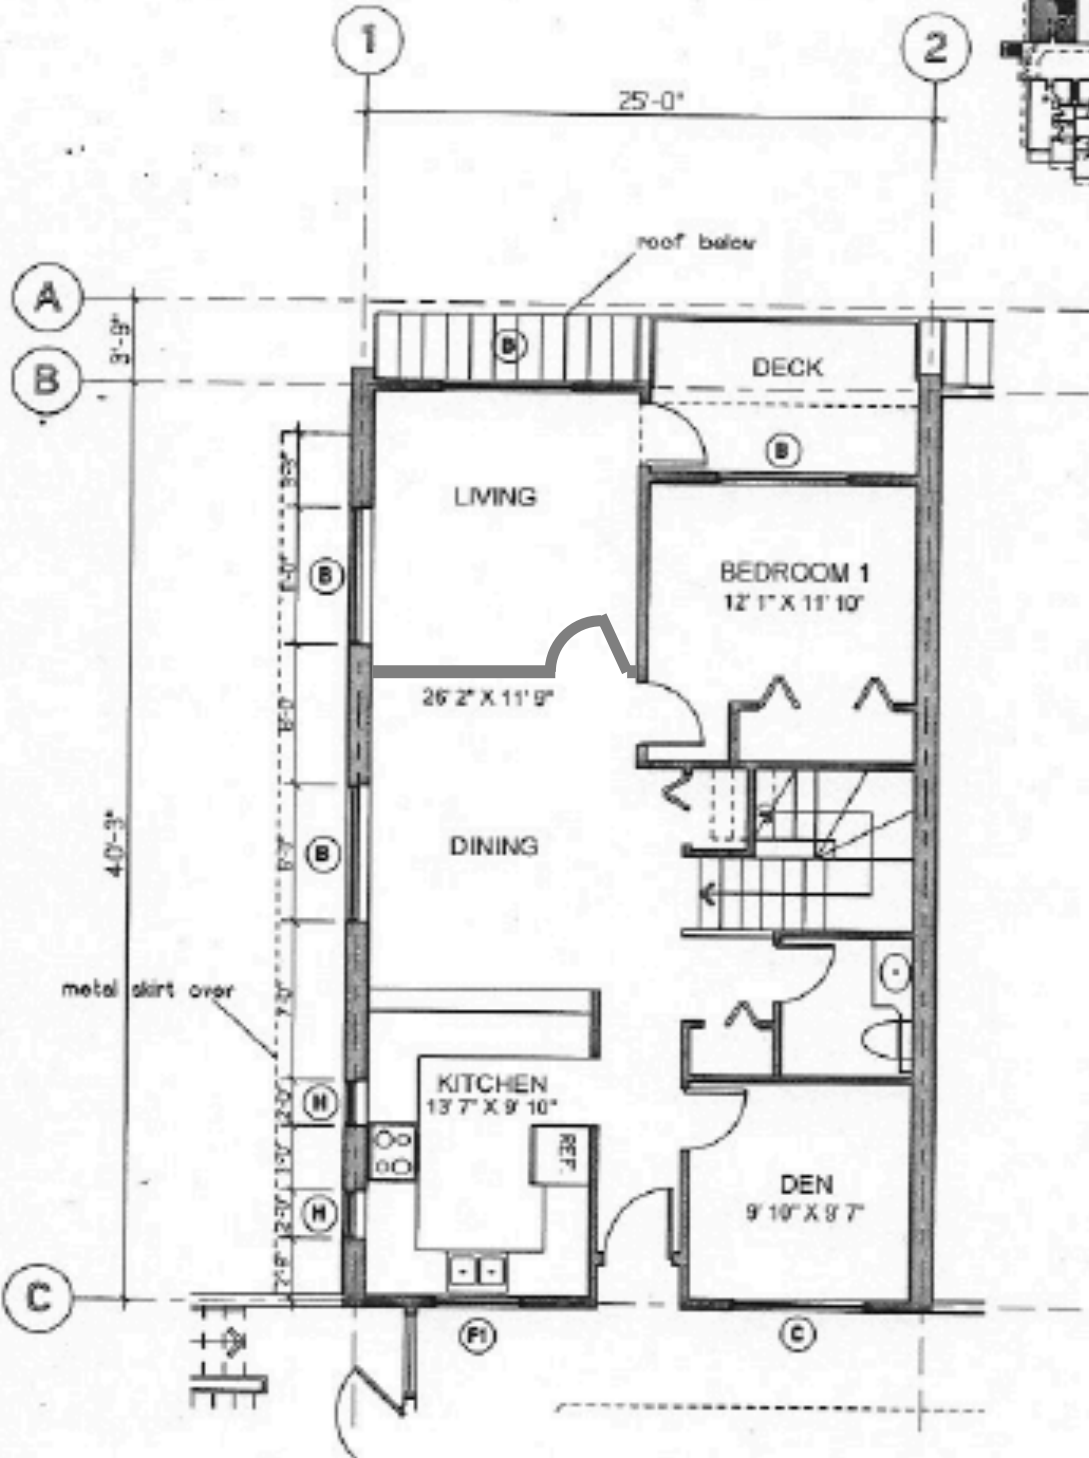

F	3BED+DEN	1,545 sq ft	MAIN FLOOR	201
			2 FLOORS	

architect  
**ian a. niamath**  
 140 BURNING WOOD PLACE, SHANNON, B.C. V8T 5A8  
 TEL: 250 738 7211 FAX: 250 738 7212

architect  
**jolyon brown**

**PACIFIC GARDENS  
 COHOUSING**

F	3BED+DEN	1,545 sq ft	LOWER FLOOR	201
			2 FLOORS	

DESIGNED BY  
**ian a. niamath**  
 140 BURNBURN PLACE, VANCOUVER, B.C. V6T 1E3  
 TEL: 203 720 7211 FAX: 203 720 7202

ARCHITECT  
**jolyon brown**

**PACIFIC GARDENS  
 COHOUSING**