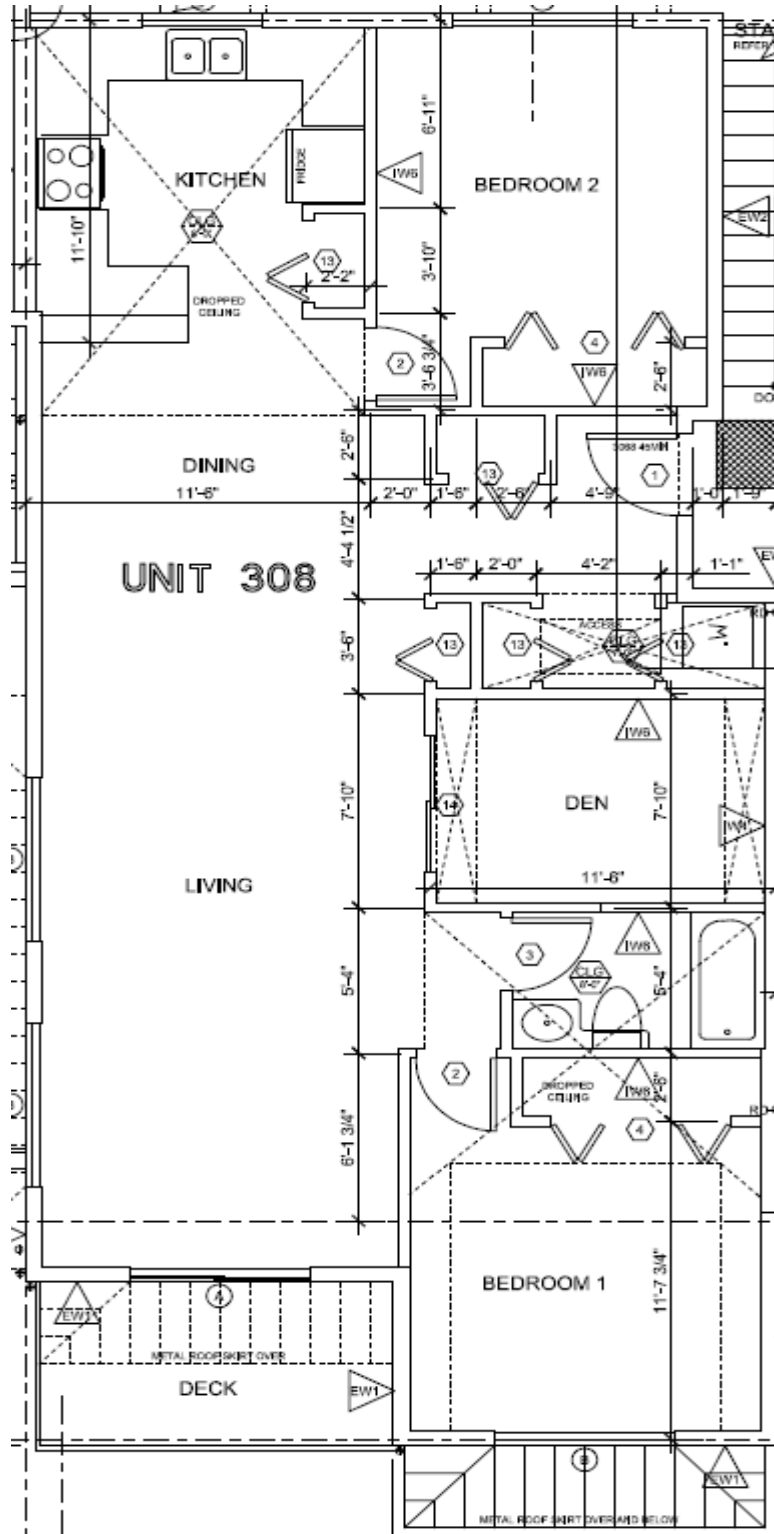

308

2 Bedroom + Den – 1184 sq ft

PACIFIC GARDENS COHOUSING COMMUNITY