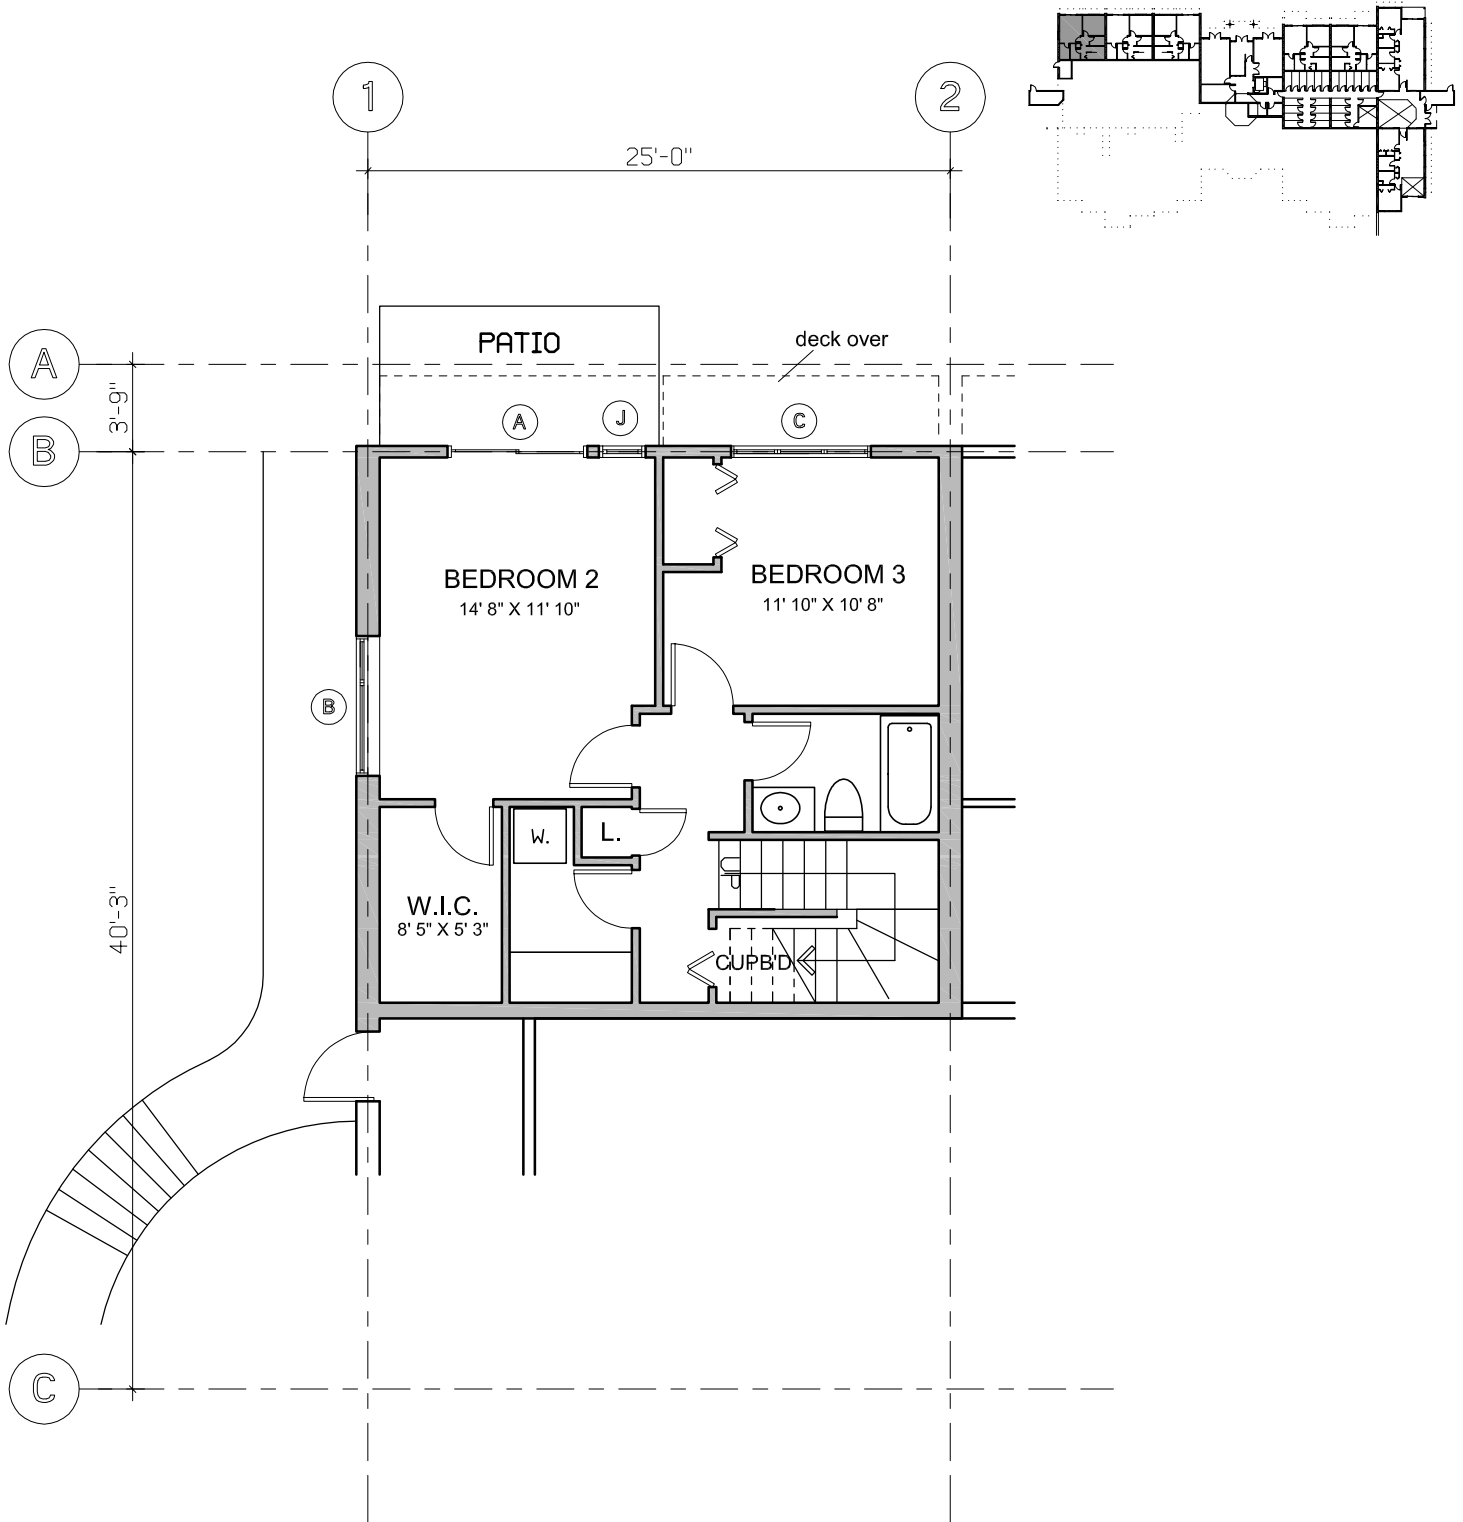

F	3BED+DEN	1,556 sq ft	LOWER FLOOR	201
			2 FLOORS	

architect
ian a. niamath
 143 MCKINNON PLACE, NANAIMO, B.C. V9T 1L8
 TEL. 250 729 7311, FAX 250 729 7321

architect
jolyon brown

**PACIFIC GARDENS
 COHOUSING**